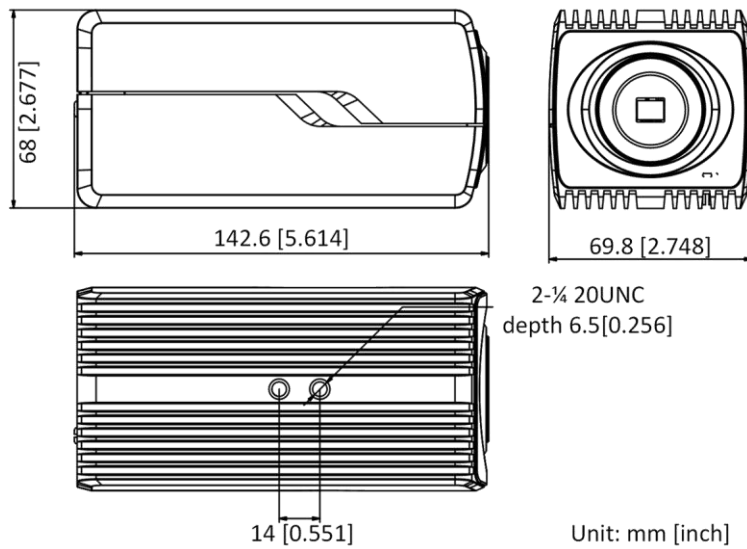

same time.

Available Model

DS-2CD5046G0, DS-2CD5046G0-AP

* -AP: Auto back focus and P-iris are supported.

Dimension

Accessory

DS-1332HZ
Indoor Housing

DS-1292ZJ
Wall Mount