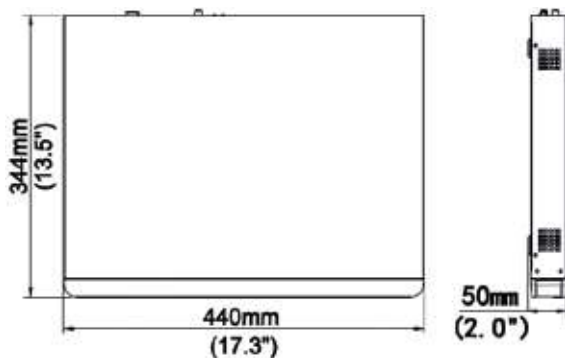

### Specifications

IP Video Input	32-ch
Two-way Audio Input	1-ch, RCA
Incoming bandwidth	160Mbps
Outgoing bandwidth	64Mbps
Remote Users	128
Protocols	TCP/IP, P2P, UPnP, NTP, DHCP, PPPoE, HTTP, HTTPS, DNS, DDNS, SNMP, SMTP
HDMI/VGA Output	HDMI: 4K (3840x2160) @30, 1920x1080p@60, 1920x1080p@50, 1600x1200@60, 1280x1024@60, 1280x720@60, 1024x768@60 VGA: 1920x1080p@60, 1920x1080p@50, 1280x1024@60, 1280x720@60, 1024x768@60
Audio Output	1-ch, RCA
Audio Compression	6.711A, 6.711U
Recording Resolution	8MP/5MP/4MP/3MP/1080p/960p/720p/960H/720p/D1/2CIF/CIF
Synchronous Playback	32-ch
Liveview display	1/4/6/8/9/16/25/36
Corridor Mode Screen	3/4/5/7/9/10/12/16/32
FTP/Schedule/Event Snapshot	4-ch snapshot, up to D1 resolution
Decoding format	Ultra 265/H.265/H.264
Live view/ Playback	8MP/5MP/4MP/3MP/1080p/960p/960H/720p/D1/2CIF/CIF
Capability	2 x 4K@30, 3 x 5MP@30, 4 x 4MP@30, 5 x 3MP@30, 8 x 1080p@30, 16 x 720p @30, 32 x D1

### Dimensions