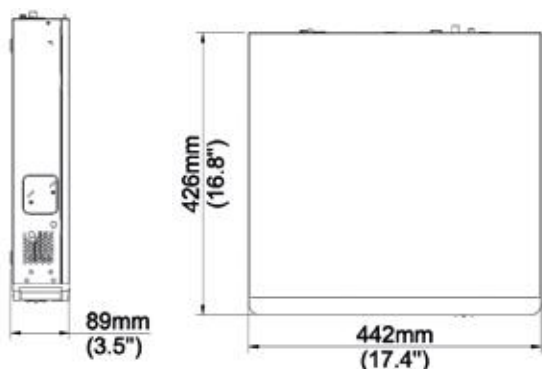

### Specifications

IP Video Input	32-ch
Two-way Audio Input	1-ch, RCA
Incoming Bandwidth	384Mbps
Outgoing Bandwidth	384Mbps
Remote Users	128
Protocols	P2P, UPnP, NTP, DHCP, PPPoE
HDMI/VGA Output	VGA: 1920x1080p/60Hz, 1920x1080p/50Hz, 1600x1200/60Hz, 1280x1024/60Hz, 1280x720/60Hz, 1024x768/60Hz HDMI1/HDMI2(HDMI audio output is not supported): 4K (3840x2160)/30Hz, 1920x1080p/60Hz, 1920x1080p/50Hz, 1600x1200/60Hz, 1280x1024/60Hz, 1280x720/60Hz, 1024x768/60Hz
Recording Resolution	12MP/8MP/6MP/5MP/4MP/3MP/1080p/960p/720p/D1/2CIF/CIF
Audio Output	1-ch, RCA
Synchronous Playback	16-ch
Corridor Mode Screen	3/4/5/7/9/10/12/16/32
Decoding format	Ultra 265, H.265, H.264
Live view/Playback	12MP/8MP/6MP/5MP/4MP/3MP/1080p/960p/720p/D1/2CIF/CIF
Capability	2 x 12MP@30, 4 x 4K@30, 8 x 4MP@30, 9 x 4MP@25, 16 x 1080P@30, 32 x 960P@25

SATA	8 SATA interfaces
Capacity	up to 10TB for each HDD
eSATA	1 eSATA interface
VCA Detection	Face detection, Intrusion detection, Cross Line detection, Audio detection, Human Body detection, People counting, Auto tracking, vehicle recognition, object left behind, object removed, SIP
VCA Search	Face Search, Behavior Search
Array Type	RAID 0, 1, 5, 6, 10
Network Interface	2 RJ45 10M/100M/1000M self-adaptive Ethernet Interfaces
Serial Interface	1 x RS232, 1 x RS485
USB Interface	Front panel: 2 x USB2.0, Rear panel: 1 x USB3.0
Alarm In	16-ch
Alarm Out	4-ch
Power Supply	100-240 VAC Power Consumption: ≤ 25 W (without HDD)
Working Environment	-10°C~+55°C (+14°F~+131°F), Humidity ≤ 90% RH (non-condensing)
Dimensions (W×D×H)	442mm × 428mm × 89mm (17.4" × 16.8" × 3.5")
Weight (without HDD)	≤ 5.7Kg (12.57lb)

### Dimensions