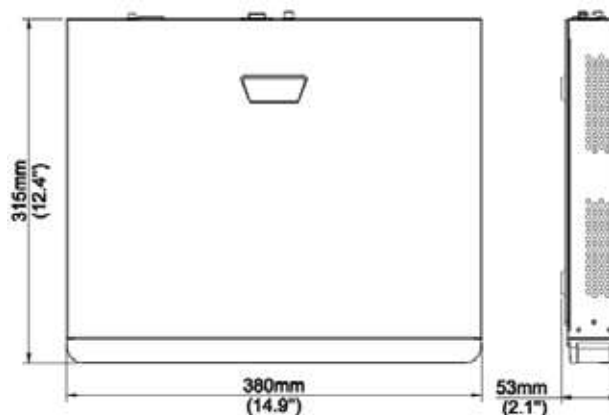

- پشتیبانی از فرمت های تصویر Ultra265/H.265/H.264
- 20 کانال تصویر ورودی تا رزولوشن 8 مگاپیکسل
- دارای 16 پورت PoE با توان کلی 240 وات
- پشتیبانی از دوربین های با پروتکل ONVIF

Specifications

IP Video Input	20-ch	Capacity	Up to 10TB for each disk
Two-way Audio Input	1-ch, RCA	VCA Detection	Face detection, Intrusion detection, Cross line detection, Audio detection, Defocus detection, Scene change detection, Auto tracking, Object Left Behind, Object Removed Human Body detection
Incoming Bandwidth	160Mbps	VCA Search	Face search, Behavior search
Outgoing Bandwidth	64Mbps	Statistical Analysis	People counting
Remote Users	128	Network Interface	1 RJ-45 10M/100M/1000M self-adaptive Ethernet Interface
Protocols	P2P, UPnP, NTP, DHCP, PPPoE	USB Interface	Front panel: 1 x USB2.0, Rear panel: 1 x USB3.0
HDMI/VGA Output	HDMI:	Alarm In	4-ch
	4K (3840x2160@30), 1920X1080@60, 1920X1080@50, 1600X1200@60, 1280X1024@60, 1280X720@60, 1024X768@60	Alarm Out	1-ch
	VGA:	Interface	16 independent 100Mbps PoE network interfaces
	1920X1080@60, 1920X1080@50, 1280X1024@60, 1280X720@60, 1024X768@60	Max Power	Max 30W for single port Max 240W in total
Recording Resolution	8MP/6MP/5MP/4MP/3MP/1080p/960p/720p/D1/2CIF/CIF	Supported Standard	IEEE 802.3af/at
Audio Output	1-ch, RCA	Power Supply	100 - 240 V AC Power Consumption: ≤10W(without HDD)
Synchronous Playback	16-ch	Working Environment	-10°C~+55°C (+14°F~+131°F), Humidity ≤ 90% RH (non-condensing)
Corridor Mode Screen	3/4/5/7/9/10/12/16	Dimensions (W×D×H)	380mm × 315mm × 53mm (14.9" × 12.4" × 2.1")
Decoding format	Ultra265/H.265/H.264	Weight (without HDD)	≤2.6kg (5.29lb)
Live view/Playback	8MP/6MP/5MP/4MP/3MP/1080p/960p/720p/D1/2CIF/CIF		
Capabilit	2 x 4K@30, 4x 4MP@30, 5 x 3MP@30, 8 x 1080P@30, 16 x 720P@30		
SATA	2 SATA interfaces		

Dimensions

129