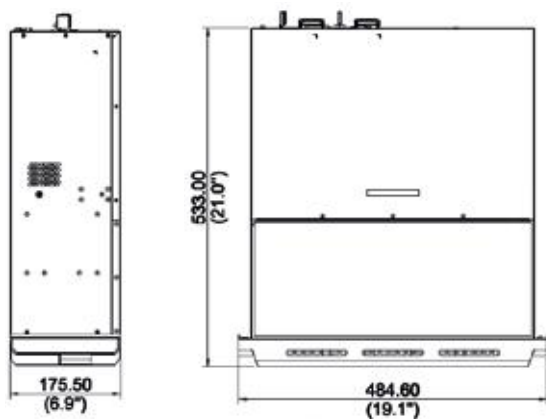

### Specifications

IP Video Input	256-ch
Two-way Audio Input	1-ch, RCA
Incoming Bandwidth	768Mbps
Outgoing Bandwidth	768Mbps
Remote Users	256
Protocols	P2P, UPnP, NTP, DHCP, PPPoE
HDMI/VGA Output	VGA: 1920x1080p/60Hz, 1920x1080p/50Hz, 1600x1200/60Hz, 1280x1024/60Hz, 1280 x 720/60Hz, 1024x768/60Hz HDMI1/HDMI2: 4K (3840x2160)/30Hz, 1920x1080p/60Hz, 1920x1080p/50Hz, 1600x1200/60Hz, 1280x1024/60Hz, 1280x720/60Hz, 1024x768/60Hz
Recording Resolution	12MP/8MP/6MP/5MP/4MP/3MP/1080p/960p/720p/D1/2CIF/CIF
Audio Output	1-ch, RCA
Synchronous Playback	16-ch
Corridor Mode Screen	3/4/5/7/9/10/12/16/32
Decoding format	Ultra 265, H.265, H.264
Liveview display	12MP/8MP/6MP/5MP/4MP/3MP/1080p/960p/720p/D1/2CIF/CIF
Capability	5 x 4K@30, 20 x 1080P@30, 24 x 1080P@25, 40 x 960P@25, 45 x 720P@30, 54 x 720P@25, 96 x D1

SATA	24 SATA interfaces
Capacity	up to 10TB for each HDD
Extension board	4
miniSAS*	2 miniSAS ports
eSATA	1
Array Type	RAID 0/1/5/6/10/50/60
VCA Detection	Face detection, Intrusion detection, Cross Line detection, Audio detection, Human Body detection, People counting, vehicle recognition, object left behind, object removed, SIP
VCA Search	Face Search, Behavior Search
Network Interface	4 RJ-45 10M/100M/1000M adaptive Ethernet Interface
Serial Interface	1 x RS232, 1 x RS485
USB Interface	Front panel: 2 x USB2.0, Rear panel: 2 x USB3.0
Alarm In	24-ch
Alarm Out	8-ch
Power Output	12V
Power Supply	100 - 240V AC Power Consumption: ≤ 70 W (without HDD)
Working Environment	-10°C ~ + 50°C (+14°F ~ +122°F), Humidity ≤ 90% RH (non-condensing)
Dimensions	533mm x 484.6mm x 175.5mm (21.0" x 19.1" x 6.9")
Weight (without HDD)	≤ 12.5 Kg (27.56 lb)

### Dimensions