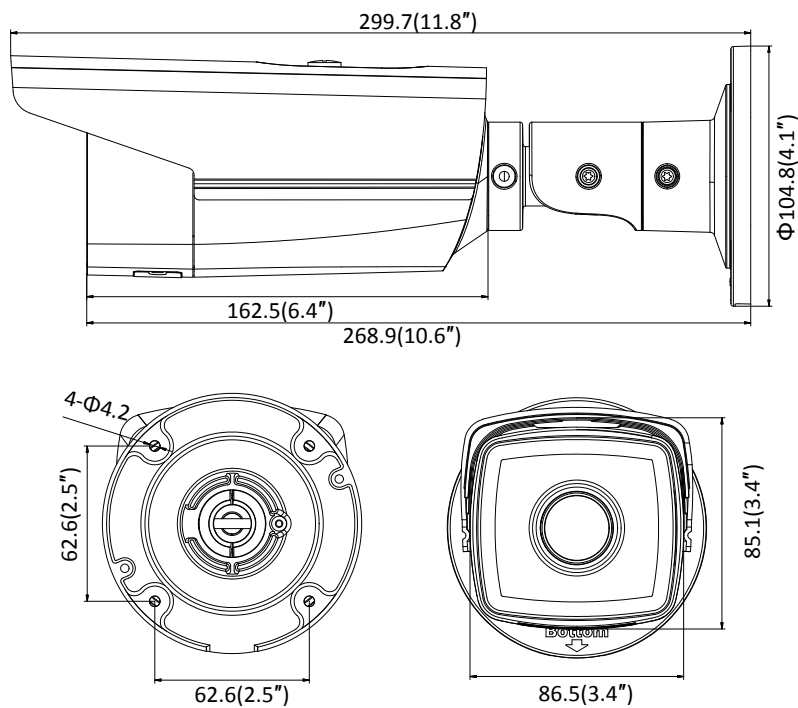

Dimensions	Camera: $\Phi 104.8 \times 299.7$ mm ( $\Phi 4.1" \times 11.8"$ ) Package: $386 \times 156 \times 155$ mm ( $15.2" \times 6.1" \times 6.1"$ )
Weight	Camera: 1200 g (2.7 lb.)

### Dimension

Unit: mm