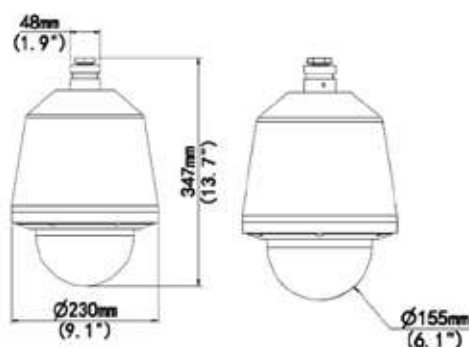

General Function	Watermark, IP Address Filtering, Alarm input, Alarm output, Access Policy, ARP Protection, RTSP Authentication, User Authentication
Audio Compression	6.711U, 6.711A
Audio Bitrate	64 Kbps
Two-way Audio	Support
Suppression	Support
Sampling Rate	8KHz
Edge Storage	Micro SD, up to 256 GB (Built-in SD card is available for customization)
Protocols	IPv4, IGMP, ICMP, ARP, TCP, UDP, DHCP, PPPoE, RTP, RTSP, RTCP, DNS, DDNS, NTP, FTP, UPnP, HTTP, HTTPS, SMTP, 802.1x, SNMP, QoS, RTMP, SSL/TLS
Compatible Integration	ONVIF (Profile S, Profile G, Profile T), API, SDK
Pan Range	360°
Pan Speed	0.1°/s-400°/s Preset speed: 540°/s
Tilt Range	-17°-+90°
Tilt Speed	0.1° - 80°/s Preset speed: 80°/s
Number of Preset	1024
Patrol	Preset patrol, Route patrol, Record patrol
Home Position	Supported
Audio I/O	1/1
Alarm I/O	2/1
Serial Port	Support
Built-in Heater	Support
Network	10/100M Base-TX Ethernet
Power	AC220V(100-240V), PoE (PSE required)
Dimensions (L x W x H)	Power consumption: Max 29W
Weight	Ø230mm×347mm (9.1" × 13.7")
Working Environment	11kg (24.3lb)
Ingress Protection	-30°C - +70°C (-22°F - 158°F), Humidity: ≤95% RH(non-condensing)

Dimensions

104