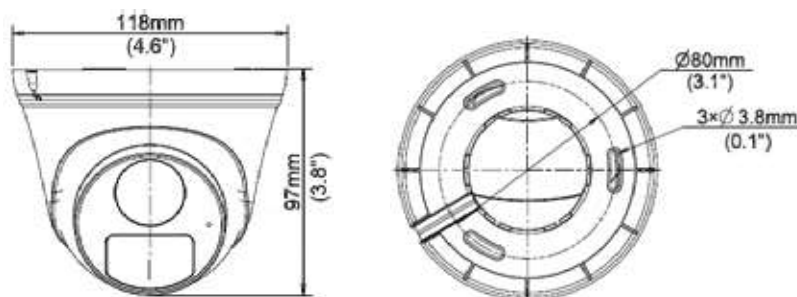

Network
Cameras

NVRs

AHD
Series

Video
Decoders

Switches

Accessories

Specifications

Sensor	1/3", progressive scan, CMOS				
Lens	2.8mm@F2.1				
DORI Distance	Lens (mm)	Detect (m)	Observe (m)	Recognize (m)	Identify (m)
	2.8	63.0	25.2	12.6	6.3
Angle of View (H)	97.0°				
Angle of View (V)	52.2°				
Angle of View (D)	107.5				
Adjustment angle	Pan: 0° ~ 360°		Tilt: 0° ~ 80°		Rotate: 0° ~ 360°
Shutter	Auto/Manual, 1 ~ 1/100000s				
Minimum Illumination	Colour: 0.02Lux (F2.1, AGC ON) 0Lux with IR on				
Digital noise reduction	2D/3D DNR				
Day/Night	IR-cut filter with auto switch (ICR)				
S/N	>56dB				
IR Range	30-50m IR range				
Defog	Digital Defog				
WDR	100dB				
Audio Compression	G.711				
Suppression	Supported				
Sampling Rate	8KHZ				
Video Compression	Ultra 265, H.265, H.264				
Frame Rate	Main Stream: 4MP (2560*1440), Max 20fps; 3MP (2304*1296), Max 20fps; 1080P (1920*1080), Max 30fps;				
	Sub Stream: 720P (1280*720), Max 30fps; D1 (720*576), Max 30fps; 640*360, Max 30fps; 2CIF(704*288), Max 30fps; CIF(352*288), Max 30fps; Supported				

HLC	Supported
BLC	Supported
OSD	Up to 4 OSDs
Privacy Mask	Up to 4 areas
ROI	Up to 8 areas
Motion Detection	Up to 4 areas
Basic Detection	Audio Detection
Protocols	IPv4, IGMP, ICMP, ARP, TCP, UDP, DHCP, RTP, RTSP, RTCP, DNS, DDNS, NTP, FTP, UPnP, HTTP, HTTPS, SMTP, SSL, QoS, RTMP
Compatible Integration	ONVIF (Profile S, Profile T), API
Network	10/100M Base-TX Ethernet
Built-in Mic	Supported
Power	DC 12V±25%, PoE Power consumption: Max 3.5W
Dimensions (L x W x H)	Ø118 x 97mm (Ø4.6" x 3.8")
Weight	0.27kg (0.60lb)
Working Environment	-30°C ~ 60°C (-22°F ~ 140°F), Humidity: ≤95% RH (non-condensing)
Surge Protection	4KV
Ingress Protection	IP67
Reset Button	N/A

Dimensions

64