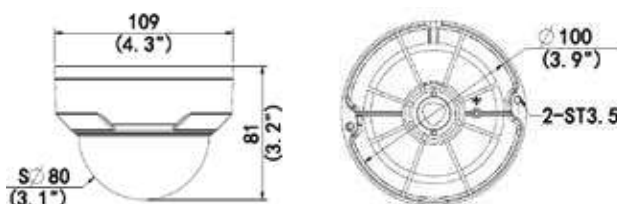

## Specifications

Sensor	1/2.7", 4.0 megapixel, progressive scan, CMOS			
Lens	2.8-4.0mm@F1.6			
DORI Distance	Lens (mm)	Detect (m)	Observe (m)	Recognize (m)
	4.0	63.0(206.7ft)	25.2(82.7ft)	12.6(41.7ft)
Angle of View (H)	95.8°-78.9°			
Angle of View (V)	51.5°-40.8°			
Angle of View (D)	124.5°-97.0°			
Adjustment angle	Pan: 0°-355°		Tilt: 0°-80°	Rotate: 0°-355°
Shutter	Auto/Manual, 1 - 1/100000s			
Minimum Illumination	Colour:0.003lux (F1.6, AGC ON) 0 lux with IR			
WDR	120dB			
Day/Night	IR-cut filter with auto switch (ICR)			
IR Range	Up to 50m (164 ft) IR range			
Wavelength	850nm			
IR On/Off Control	Auto/Manual			
Defog	Digital Defog			
Video Compression	Ultra 265, H.265, H.264, MJPEG			
Frame Rate	Main Stream: 4MP(2688*1520),Max 30fps; Sub Stream: 2MP (1920*1080), Max 30fps; Third Stream: D1 (720*576), Max 30fps			
Video Bit Rate	128 Kbps-16 Mbps			
ROI	Supported			
Privacy Mask	Up to 8 areas(8 blacks/8 mosaics)			
White Balance	Auto/Outdoor/Fine Tune/Sodium Lamp/Locked/Auto2			
Digital noise reduction	2D/3D DNR			
Smart IR	Support			
Flip	Normal/Flip Vertical/Flip Horizontal/180°/90°Clockwise/90°Anti-clockwise			
HLC/BLC	Support			
Smart intrusion prevention	Support false alarm filtering: Cross Line detection, Intrusion detection, Enter Area detection, Leave Area detection			
Recognition	Face capture Support face detection masked area			
Statistical Analysis	People counting, support people flow counting and crowd density monitoring			

## Dimensions

68