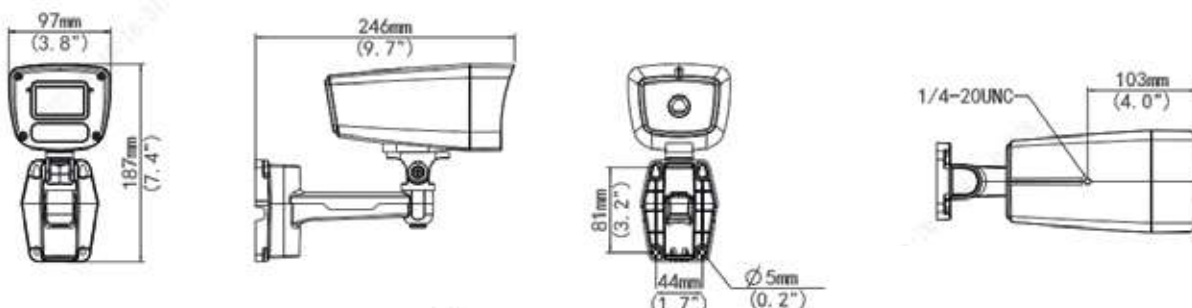

Network
Cameras

NVRs

AHD
Series

Video
Decoders

Switches

Accessories

Specifications

Sensor	1/3", progressive scan, CMOS				
Shutter	Auto/Manual, 1 - 1/100000s				
Minimum Illumination	Colour: 0.02 (F2.1, AGC ON) 0Lux with IR on				
WDR	100dB				
Lens Type	4.0mm @F2.1				
Field of View (H)	80.2°				
Field of View (V)	42.9°				
Field of View (D)	86.0°				
DORI Distance	Lens (mm)	Detect (m)	Observe (m)	Recognize (m)	Identify (m)
	4.0	66.7	26.7	13.3	6.7
IR Range	60-80m IR range				
Wavelength	850nm				
IR On/Off Control	Auto/Manual				
Video Compression	H.265, H.264				
Frame Rate	Main Stream: 2MP (1920*1080), Max 25fps; 720P (1280*720), Max 25fps; Sub Stream: D1 (720*576), Max 25fps; 640*360, Max 25fps; 2CIF(704*288), Max 25fps; CIF(352*288), Max 25fps;				
Video Bit Rate	128 Kbps-6 Mbps				
OSD	Up to 4 OSDs				
Privacy Mask	Up to 4 areas				
ROI	Up to 8 areas				
Motion Detection	Up to 4 areas				
White Balance	Auto/Outdoor/Fine Tune/Sodium Lamp/Locked/Auto2				
Image Setting	Image rotation, brightness, saturation, contrast, sharpness, gain adjustable by web browser				
Digital Noise Reduction	2D/3D DNR				
Smart IR	Supported				
Flip	Normal/Vertical/Horizontal/180°				

Dimensions

12