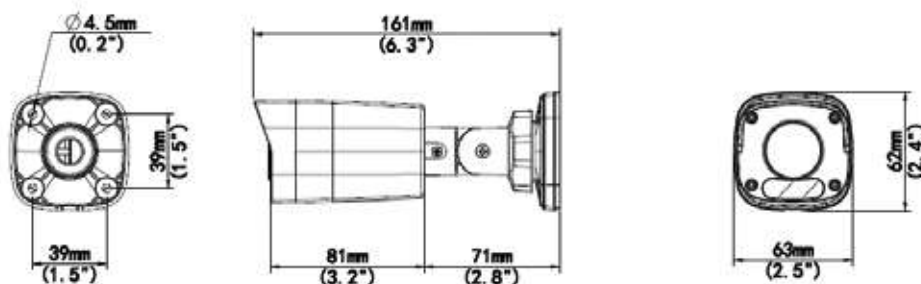

Dimensions

Network
Cameras

NVRs

AHD
Series

Video
Decoders

Switches

Accessories