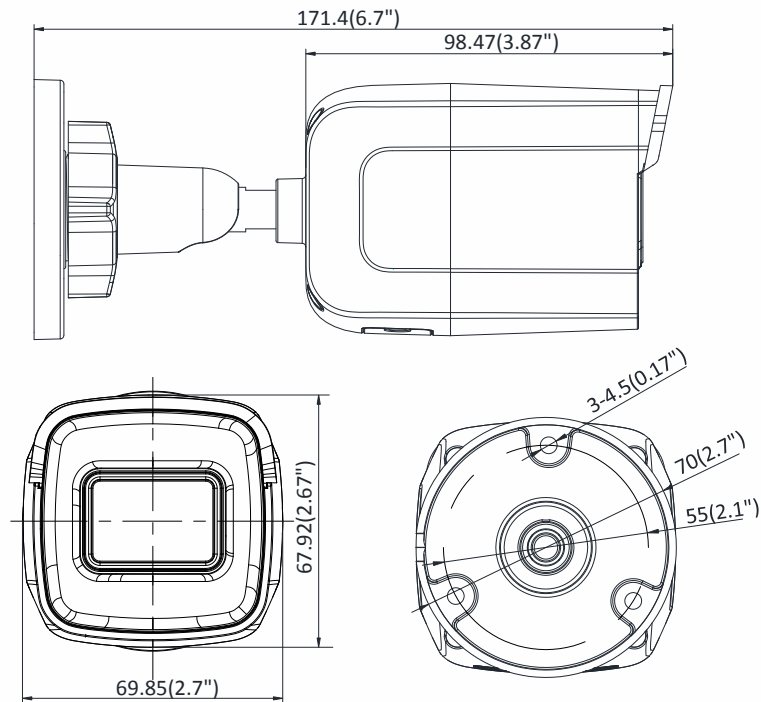

Dimension

Unit: mm (inch)

Accessory

Distributed by

HIKVISION®

Headquarters

No.555 Qianmo Road, Binjiang District,
Hangzhou 310051, China
T +86-571-8807-5998
overseasbusiness@hikvision.com

Hikvision USA
T +1-909-895-0400
sales.usa@hikvision.com

Hikvision Italy
T +39-0438-6902
info.it@hikvision.com

Hikvision Singapore
T +65-6684-4718
sg@hikvision.com

Hikvision Africa
T +27 (10) 0351172
sale.africa@hikvision.com

Hikvision Europe
T +31-23-55-42-770
info.eu@hikvision.com

Hikvision France
T +33(0)1-85-330-450
info.fr@hikvision.com

Hikvision Oceania
T +61-2-8599-4233
salesau@hikvision.com

Hikvision Hong Kong
T +852-2151-1761

Hikvision Middle East
T +971-4-8816086
salesme@hikvision.com

Hikvision Spain
T +34-91-737-16-55
info.es@hikvision.com

Hikvision Canada
T +1-909-895-0400
sales.usa@hikvision.com

Hikvision Russia
T +7-495-669-67-99
saleru@hikvision.com

Hikvision Poland
T +48-22-460-01-50
poland@hikvision.com

Hikvision Korea
T +82-31-731-8841
sales.korea@hikvision.com

Hikvision India
T +91-22-28469900
sales@pramahikvision.com

Hikvision UK
T +01628-902140
support.uk@hikvision.com

Hikvision Brazil
T +55 11 3318-0050
Latam.support@hikvision.com