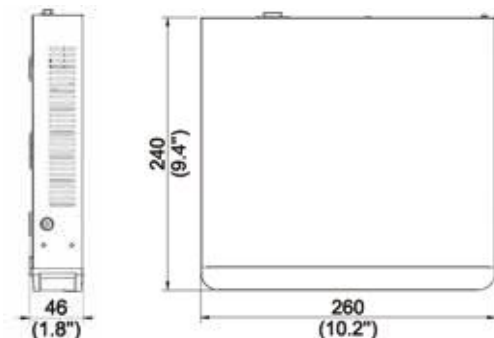

Network
Cameras

NVRs

Video
Decoders

Controller

Switches

Accessories

Specifications

IP Video Input	4-ch
Incoming Bandwidth	64Mbps
Outgoing Bandwidth	48Mbps
Remote Users	128
Protocols	TCP/IP, P2P, UPnP, NTP, DHCP, PPPoE, HTTP, HTTPS, DNS, DDNS, SMTP, RTSP
HDMI/VGA Output	HDMI: 3840x2160/30Hz, 1920x1080/60Hz, 1920x1080/50Hz, 1600x1200/60Hz, 1280x1024/60Hz, 1280x720/60Hz, 1024x768/60Hz VGA: 1920x1080/60Hz, 1920x1080/50Hz, 1600x1200/60Hz, 1280x1024/60Hz, 1280x720/60Hz, 1024x768/60Hz
Recording Resolution	4K/5MP/4MP/3MP/1080p/960p/720p/D1/2CIF/CIF
Audio Output	1-ch, 3.5mm
Audio Compression	G.711A, G.711U
Synchronous Playback	4-ch
Liveview display	1/4
Corridor Mode Screen	3/4
FTP/Schedule/Event Snapshot	1-ch snapshot, up to D1 resolution

Decoding format	Ultra 265/H.265/H.264
Live view/Playback	4K/5MP/4MP/3MP/1080p/960p/720p/D1/2CIF/CIF
Capability	1 x 4K@30, 4 x 5MP@25, 4 x 4MP@25, 4 x 3MP@25, 4 x 1080p@30
SATA	1 SATA interface
Capacity	up to 6TB for each disk
VCA Detection	Face detection, Intrusion detection, Cross Line detection, Audio detection, Human Body detection, SIP
VCA Search	Face Search, Behavior Search
Network Interface	1 RJ45 10M/100M self-adaptive Ethernet Interface
USB Interface	Rear panel: 2 x USB2.0
RS232	NA
RS485	NA
Alarm In	NA
Alarm Out	NA
Power Supply	12V DC Power Consumption: ≤5 W (without HDD)
Working Environment	-10°C ~ +55°C (+14°F ~ +131°F), Humidity ≤ 90% RH (non-condensing)
Dimensions (W×D×H)	260mm × 240mm × 46mm (10.2"×9.4"×1.8")
Weight (without HDD)	≤0.98kg (2.16 lb)

Dimensions

Rear Panel