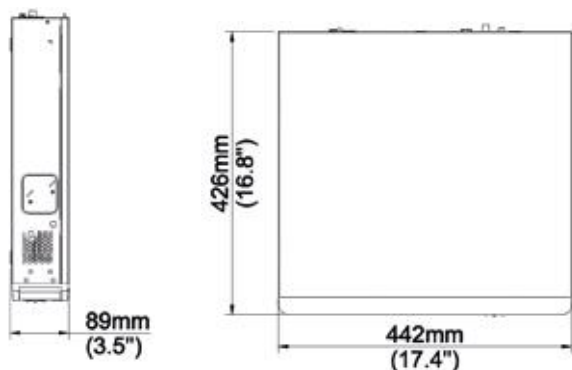

Specifications

IP Video Input	70-ch
Two-way Audio Input	1-ch, RCA
Incoming Bandwidth	384Mbps
Outgoing Bandwidth	384Mbps
Remote Users	128
Protocols	P2P, UPnP, NTP, DHCP, PPPoE
HDMI/VGA Output	VGA: 1920x1080p/60Hz, 1920x1080p/50Hz, 1600x1200/60Hz, 1280x1024/60Hz, 1280x720/60Hz, 1024x768/60Hz HDMI1/HDMI2(HDMI audio output is not supported): 4K (3840x2160)/30Hz, 1920x1080p/60Hz, 1920x1080p/50Hz, 1600x1200/60Hz, 1280x1024/60Hz, 1280x720/60Hz, 1024x768/60Hz
Recording Resolution	12MP/8MP/6MP/5MP/4MP/3MP/1080p/960p/720p/D1/2CIF/CIF
Audio Output	1-ch, RCA
Synchronous Playback	16-ch
Corridor Mode Screen	3/4/5/7/9/10/12/16/32
Decoding format	Ultra 265, H.265, H.264
Live view/Playback	12MP/8MP/6MP/5MP/4MP/3MP/1080p/960p/720p/D1/2CIF/CIF
Capability	2 x 12MP@30, 4 x 4K@30, 8 x 4MP@30, 9 x 4MP@25, 16 x 1080P@30, 32x960P@25, 36x720P@30, 70xD1

SATA	8 SATA interfaces
Capacity	up to 10TB for each HDD
eSATA	1 eSATA interface
VCA Detection	Face detection, Intrusion detection, Cross Line detection, Audio detection, Human Body detection, Scene Change detection, Defocus detection, Auto Tracking, Vehicle recognition, Object Left Behind, Object Removed, SIP
VCA Search	Face Search, Behavior Search
Array Type	RAID 0, 1, 5, 6, 10
Network Interface	2 RJ45 10M/100M/1000M self-adaptive Ethernet Interfaces
Serial Interface	1 x RS232, 1 x RS485
USB Interface	Front panel: 2 x USB2.0, Rear panel: 1 x USB3.0 Rear panel: 1 x USB3.0
Alarm In	16-ch
Alarm Out	4-ch
Power Supply	100-240 VAC Power Consumption: ≤ 25 W (without HDD)
Working Environment	-10°C--+ 55°C (+14°F--+131°F), Humidity ≤ 90% RH (non-condensing)
Dimensions (W-D-H)	442mm x 426mm x 89mm (17.4" x 16.8" x 3.5")
Weight (without HDD)	≤ 5.7Kg (12.57lb)

Dimensions

Rear Panel