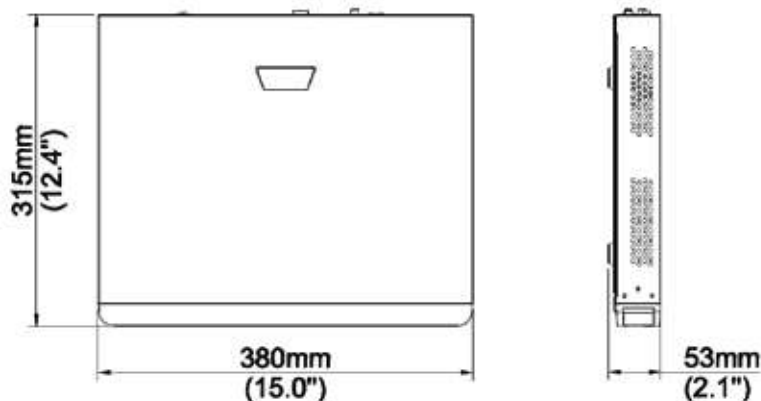

Dimensions