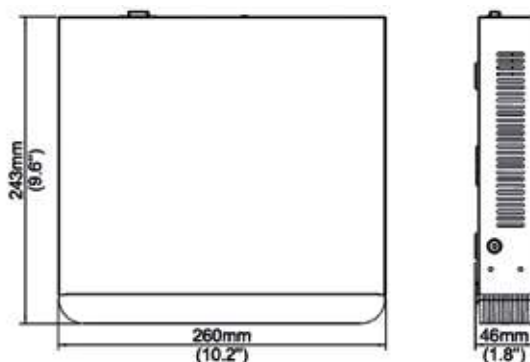

## Specifications

IP Video Input	10-ch
Incoming bandwidth	64Mbps
Outgoing bandwidth	32Mbps
Remote Users	128
Protocols	P2P, UPnP, DHCP
HDMI/VGA Output	HDMI: 3840x2160/30Hz, 1920x1080p/60Hz, 1920x1080p/50Hz, 1600x1200/60Hz, 1280x1024/60Hz, 1440x900/60Hz, 1280x720/60Hz, 1024x768/60Hz VGA: 1920x1080p/60Hz, 1920x1080p/50Hz, 1600x1200/60Hz, 1280x1024/60Hz, 1440x900/60Hz, 1280x720/60Hz, 1024x768/60Hz
Recording Resolution	8MP/5MP/4MP/3MP/1080P/960P/720P/960H/D1/2CIF/CIF/QCIF
Audio Output	1-ch, 3.5mm
Synchronous Playback	10-ch
Corridor Mode Screen	3/4/5/7/9/10
Decoding format	Ultra 265/H.265/H.264

Liveview/Playback	8MP/5MP/4MP/3MP/1080P/960P/720P/960H/D2/1CIF/CIF/QCIF
Capability	1 x 8MP@1,30 x 5MP@2,30 x 4MP@4,30 x 3MP@4,25 x 1080p@8,30 x 720p@30, 10 x D30@1
SATA	1 SATA interface
Capacity	up to 6TB
Network Interface	1 RJ-45 10M/100M self-adaptive Ethernet Interface
USB Interface	Rear panel: 2 x USB2.0
VCA Detection	Cross Line, Enter Area, Leave Area, Intrusion, Loitering, People gathering, Parking, Quick moving, object left, object moving, Auto tracking
Power Supply	12V DC Power Consumption: ≤3 W (without HDD)
Working Environment	-10°C ~ +55°C (+14°F ~ +131°F), Humidity ≤ 90% RH (non-condensing)
Dimensions (W×D×H)	260mm × 243mm × 46mm (10.2" × 9.6" × 1.8")
Weight (without HDD)	≤1kg (2.2lb)

## Dimensions