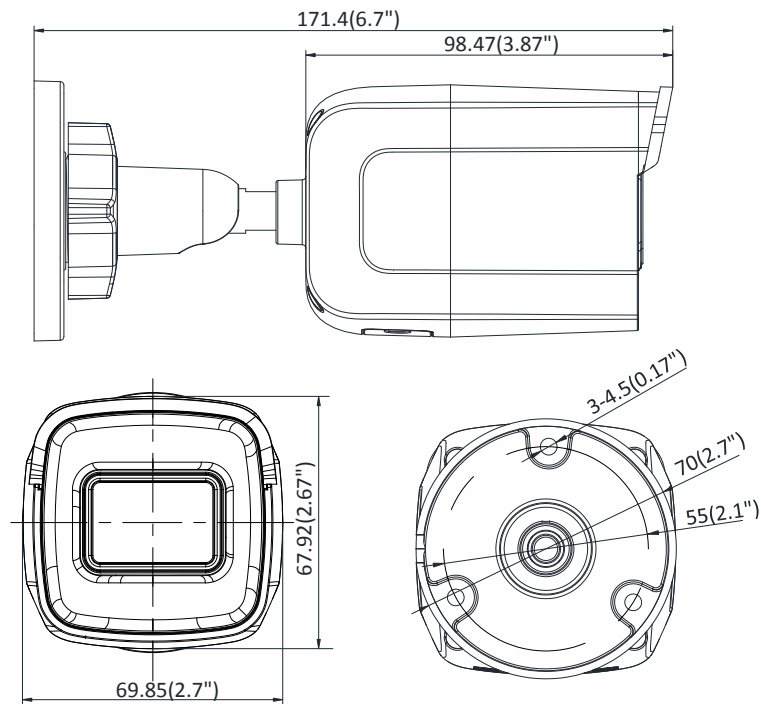

Dimension

Unit: mm(inch)

Accessory

Distributed by

HIKVISION®

Headquarters

No.555 Qianmo Road, Binjiang District,
Hangzhou 310051, China
T +86-571-8807-5998
overseasbusiness@hikvision.com

Hikvision USA
T +1-909-895-0400
sales.usa@hikvision.com

Hikvision Italy
T +39-0438-6902
info.it@hikvision.com

Hikvision Singapore
T +65-6684-4718
sg@hikvision.com

Hikvision Africa
T +27 (10) 0351172
sale.africa@hikvision.com

Hikvision Europe
T +31-23-55-42-770
info.eu@hikvision.com

Hikvision France
T +33(0)1-85-330-450
info.fr@hikvision.com

Hikvision Oceania
T +61-2-8599-4233
salesau@hikvision.com

Hikvision Hong Kong
T +852-2151-1761

Hikvision Middle East
T +971-4-8816086
salesme@hikvision.com

Hikvision Spain
T +34-91-737-16-55
info.es@hikvision.com

Hikvision Canada
T +1-909-895-0400
sales.usa@hikvision.com

Hikvision Russia
T +7-495-669-67-99
saleru@hikvision.com

Hikvision Poland
T +48-22-460-01-50
poland@hikvision.com

Hikvision Korea
T +82-31-731-8841
sales.korea@hikvision.com

Hikvision India
T +91-22-28469900
sales@pramahikvision.com

Hikvision UK
T +01628-902140
support.uk@hikvision.com

Hikvision Brazil
T +55 11 3318-0050
Latam.support@hikvision.com

05060020200413