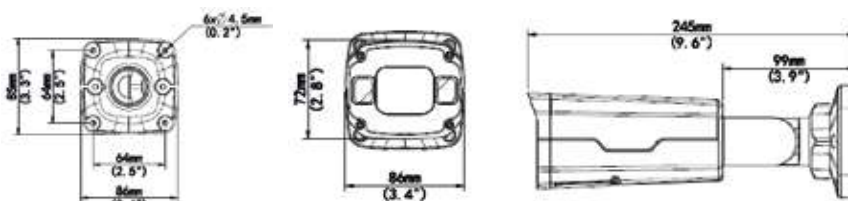

Dimensions