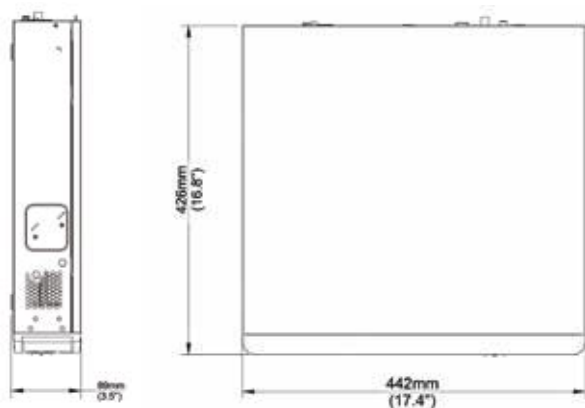

Specifications

IP Video Input	64-ch
Two-way Audio Input	1-ch, RCA
Incoming Bandwidth	384Mbps
Outgoing Bandwidth	384Mbps
Remote Users	128
Protocols	P2P, UPnP, NTP, DHCP, PPPoE
HDMI/VGA Output	VGA: 1920x1080p/60Hz, 1920x1080p/50Hz, 1600x1200/60Hz, 1280x1024/60Hz, 1280x720/60Hz, 1024x768/60Hz HDMI1/HDMI2(HDMI audio output is not supported): 4K (3840x2160)/30Hz, 1920x1080p/60Hz, 1920x1080p/50Hz, 1600x1200/60Hz, 1280x1024/60Hz, 1280x720/60Hz, 1024x768/60Hz
Recording Resolution	12MP/8MP/6MP/5MP/4MP/3MP/1080p/960p/720p/D1/2CIF/CIF
Audio Output	1-ch, RCA
Synchronous Playback	16-ch
Corridor Mode Screen	3/4/5/7/9/10/12/16/32
Decoding format	Ultra 265, H.265, H.264
Live view/Playback	12MP/8MP/6MP/5MP/4MP/3MP/1080p/960p/720p/D1/2CIF/CIF
Capability	2 x 12MP@30, 4 x 4K@30, 8 x 4MP@30, 9 x 4MP@25, 16 x 1080P@30, 32 x 960P@25, 36 x 720P@30, 64 x D1

SATA	8 SATA interfaces
Capacity	up to 10TB for each HDD
eSATA	1 eSATA interface
VCA Detection	Face detection, Intrusion detection, Cross Line detection, Audio detection, Human body detection, People counting, Auto tracking, vehicle recognition, object left behind, object removed, SIP
VCA Search	Face Search, Behavior Search
Array Type	RAID 0, 1, 5, 6, 10
Network Interface	2 RJ45 10M/100M/1000M self-adaptive Ethernet Interfaces
Serial Interface	1 x RS232, 1 x RS485
USB Interface	Front panel: 2 x USB2.0, Rear panel: 1 x USB3.0
Alarm In	16-ch
Alarm Out	4-ch
Power Supply	100-240 VAC Power Consumption: ≤ 25 W (without HDD)
Working Environment	-10°C--+ 55°C (+14°F--+131°F), Humidity ≤ 90% RH (non-condensing)
Dimensions (W×D×H)	442mm × 426mm × 89mm (17.4" × 16.8" × 3.5")
Weight (without HDD)	≤ 5.7Kg (12.57lb)

Dimensions

Rear Panel