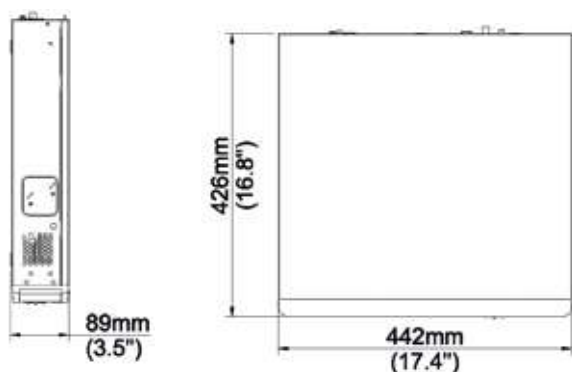

Specifications

IP Video Input	70-ch	SATA	8 SATA interfaces
Two-way Audio Input	1-ch, RCA	Capacity	up to 10TB for each HDD
Incoming Bandwidth	384Mbps	eSATA	1 eSATA interface
Outgoing Bandwidth	384Mbps	VCA Detection	Face detection, Intrusion detection, Cross Line detection, Audio detection, Human Body detection, Scene Change detection, Defocus detection, Auto Tracking, Vehicle recognition, Object Left Behind, Object Removed, SIP
Remote Users	128	VCA Search	Face Search, Behavior Search
Protocols	P2P, UPnP, NTP, DHCP, PPPoE	Array Type	RAID 0, 1, 5, 6, 10
HDMI/VGA Output	VGA: 1920x1080p/60Hz, 1920x1080p/50Hz, 1600x1200/60Hz, 1280x1024/60Hz, 1280x720/60Hz, 1024x768/60Hz HDMI1/HDMI2(HDMI audio output is not supported): 4K (3840x2160)/30Hz, 1920x1080p/60Hz, 1920x1080p/50Hz, 1600x1200/60Hz, 1280x1024/60Hz, 1280x720/60Hz, 1024x768/60Hz	Network Interface	2 RJ45 10M/100M/1000M self-adaptive Ethernet Interfaces
Recording Resolution	12MP/8MP/6MP/5MP/4MP/3MP/1080p/960p/720p/D1/2CIF/CIF	Serial Interface	1 x RS232, 1 x RS485
Audio Output	1-ch, RCA	USB Interface	Front panel: 2 x USB2.0, Rear panel: 1 x USB3.0 Rear panel: 1 x USB3.0
Synchronous Playback	16-ch	Alarm In	16-ch
Corridor Mode Screen	3/4/5/7/9/10/12/16/32	Alarm Out	4-ch
Decoding format	Ultra 265, H.265, H.264	Power Supply	100-240 VAC Power Consumption: ≤ 25 W (without HDD)
Live view/Playback	12MP/8MP/6MP/5MP/4MP/3MP/1080p/960p/720p/D1/2CIF/CIF	Working Environment	-10°C~+55°C (+14°F~+131°F), Humidity ≤ 90% RH (non-condensing)
Capability	2 x 12MP@30, 4 x 4K@30, 8 x 4MP@30, 9 x 4MP@25, 16 x 1080P@30, 32x960P@25, 36x720P@30, 70xD1	Dimensions (W-D-H)	442mm x 426mm x 89mm (17.4" x 16.8" x 3.5")
		Weight (without HDD)	≤ 5.7Kg (12.57lb)

Dimensions

Rear Panel