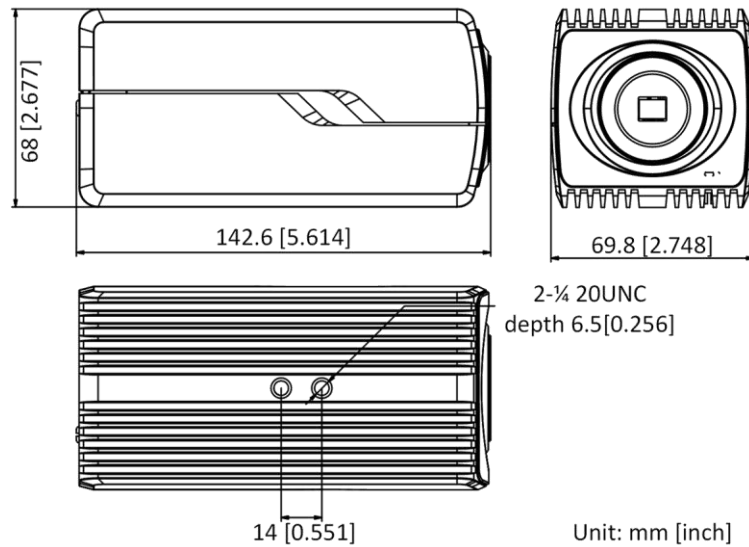

Available Model

DS-2CD5085G0, DS-2CD5085G0-AP

* -AP: Auto back focus and P-iris are supported.

Dimension

Accessory

DS-1332HZ
Indoor Housing

DS-1292ZJ
Wall Mount