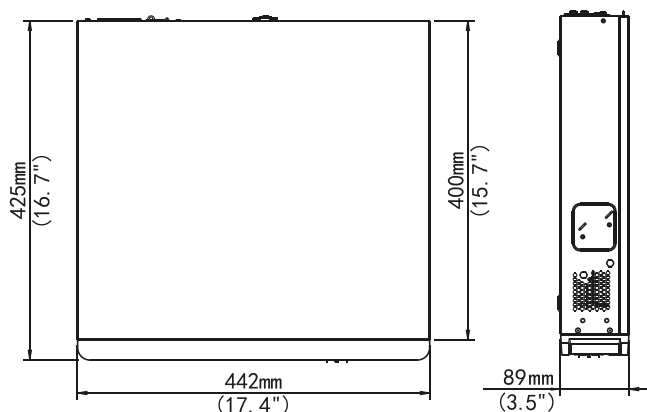

### Specifications

IP Video Input	32-ch
Two-way Audio Input	1-ch, RCA
Incoming Bandwidth	320Mbps
Outgoing Bandwidth	320Mbps
Remote Users	128
Protocols	P2P, UPnP, NTP, DHCP, PPPoE
HDMI/VGA Output	HDMI1/VGA: 1920x1080p/60Hz, 1920x1080p/50Hz, 1600x1200/60Hz, 1280x1024/60Hz, 1280x720/60Hz, 1024x768/60Hz HDMI2: 4K (3840x2160)/60Hz, 4K (3840x2160)/30Hz, 1920x1080p/60Hz, 1920x1080p/50Hz 1600x1200/60Hz,
Recording Resolution	12MP/8MP/6MP/5MP/4MP/3MP/1080p/960p/720p/D1/2CIF/CIF
Audio Output	1-ch, RCA
Synchronous Playback	16-ch
Corridor Mode Screen	3/4/5/7/9/10/12/16/32
Decoding format	Ultra 265, H.265, H.264
Live view/Playback	12MP/8MP/6MP/5MP/4MP/3MP/1080p/960p/720p/D1/2CIF/CIF
Capability	3 x 12MP@25, 4 x 4K@30, 8 x 4MP@30, 16 x 1080p@30, 32 x 960p@25
SATA	4 SATA interfaces
Capacity	up to 10TB for each HDD

eSATA	1 eSATA interface
VCA Detection	Face detection, Intrusion detection, Cross line detection, Audio detection, Defocus detection, Scene change detection, Auto tracking
VCA Search	Face search, Behavior search
Statistical Analysis	People counting
Network Interface	1 RJ45 10M/100M/1000M self-adaptive Ethernet Interface
Serial Interface	1 x RS485
USB Interface	Front panel: 2 x USB2.0 Rear panel: 1 x USB3.0
Alarm In	16-ch
Alarm Out	4-ch
Power Output	12 VDC
Interface	16 independent 100 Mbps PoE network interfaces 1-ch, RCA
Max Power	Max 30W for single port Max 200W in total (12.5W for each)
Supported Standard	IEEE 802.3at
Power Supply	100-240 VAC Power Consumption: ≤ 20 W (without HDD)
Working Environment	-10°C~+ 55°C (+14°F~+131°F), Humidity ≤ 90% RH (non-condensing)
Dimensions (W×D×H)	442 mm× 425mm×89mm (17.4" × 16.7"×3.5")
Weight (without HDD)	≤ 5.24 Kg(11.55lb)

### Dimensions