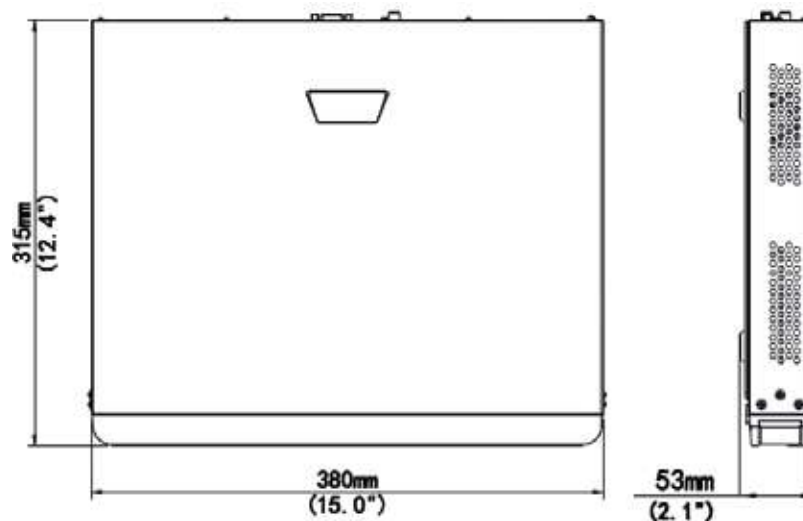

## Specifications

IP Video Input	16-ch	Live view/Playback	8MP/6MP/5MP/4MP/3MP/1080p/960p/720p/D2/1CIF/CIF
Two-way Audio Input	1-ch, RCA	Capability	1 x 4K@1,30 x 6MP@30,1 x 5MP@2,30 x 4MP@4,30 x 1080p@8,30 x 720p@30,16 x D1
Incoming bandwidth	160Mbps	SATA	2 SATA interface
Outgoing bandwidth	96Mbps	VCA Detection	Face detection, Intrusion detection, Cross Line detection, Audio detection, Human Body detection, People Counting, Scene Change detection, Defocus detection, Auto Tracking, Object Left Behind, Object Removed
Remote Users	128	VCA Search	Face Search, Behavior Search
Protocols	P2P, UPnP, NTP, DHCP, PPPoE	Capacity	up to 6TB for each disk
HDMI/VGA Output	HDMI: 4K (3840x2160)@30, 1920x1080p@60, 1920x1080p@50, 1600x1200@60, 1280x1024@60, 1280x720@60, 1024x768@60 VGA: 1920x1080p@60, 1920x1080p@50, 1280x1024@60, 1280x720@60, 1024x768@60	Network Interface	1 RJ45 45-M/100M/1000M self-adaptive Ethernet Interface
Audio Output	1-ch, RCA	USB Interface	Rear panel: 1 x USB2.0, Front panel: 1 x USB2.0
Recording Resolution	8MP/6MP/5MP/4MP/3MP/1080p/960p/720p/D1/2CIF/CIF	Power Supply	12V DC Power Consumption: ≤ 7 W (without HDD)
Synchronous Playback	16-ch	Working Environment	-10°C--+ 55°C (+14°F--+131°F), Humidity ≤ 90% RH (non-condensing)
Corridor Mode Screen	3/4/5/7/9/10/12/16	Dimensions (W×D×H)	380mm × 315mm × 53mm (15.0" × 12.4" × 2.1")
Decoding format	Ultra265/H.265/H.264	Weight (without HDD)	≤ 1.6Kg (3.53lb)

## Dimensions